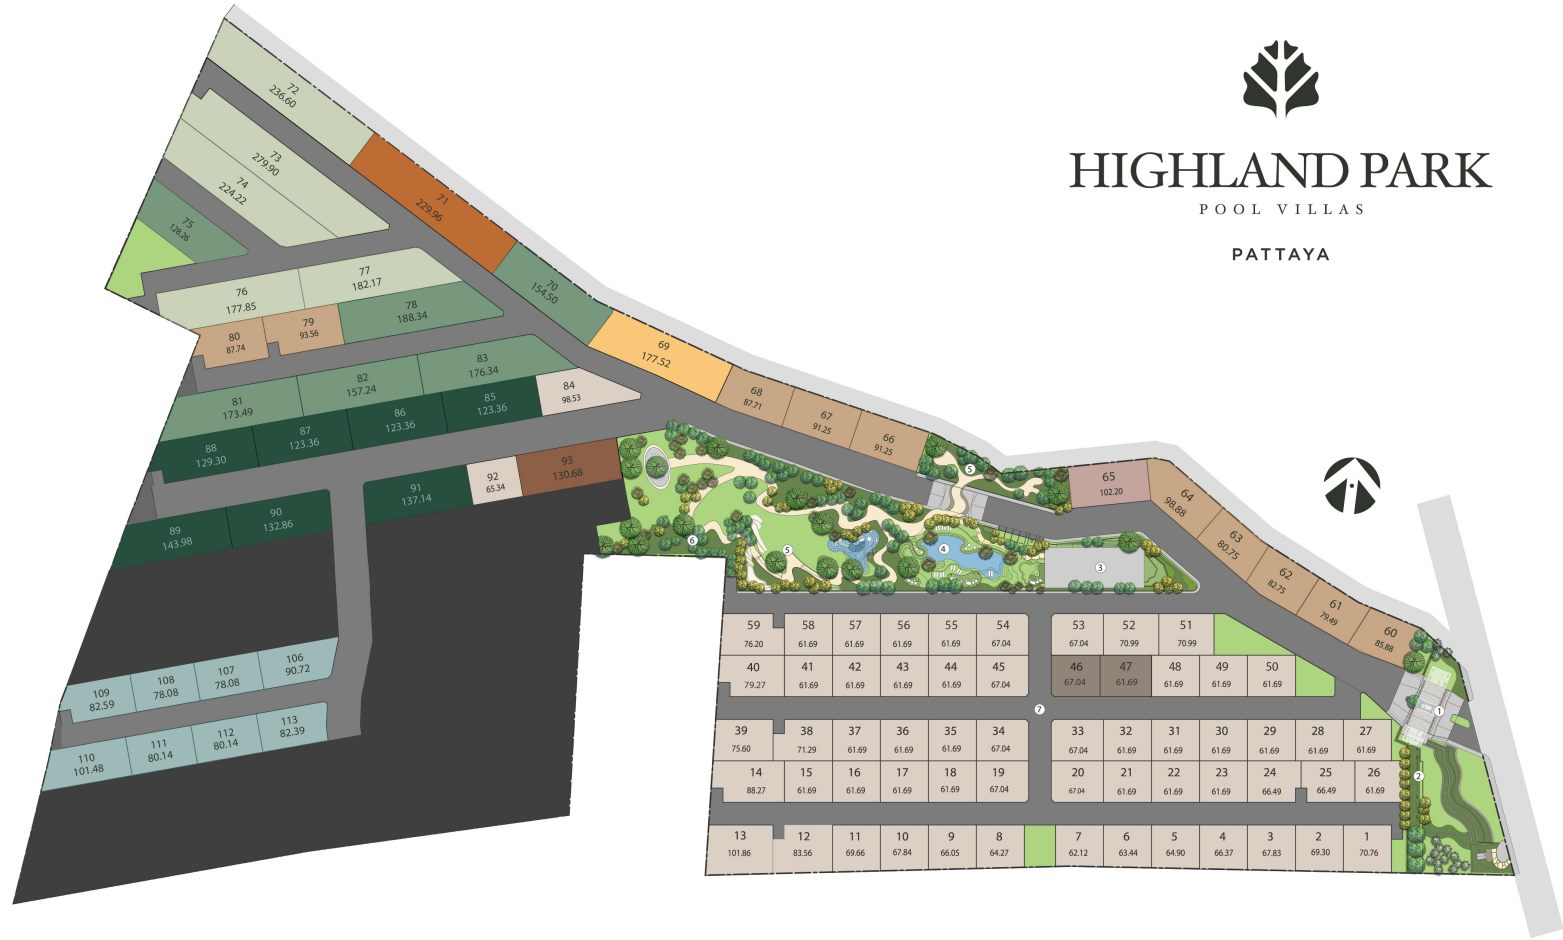

HIGHLAND PARK

POOL VILLAS

PATTAYA

- Rosewood
- Rosewood Grand
- Cordyline
- Edelweiss
- Cassia
- Begonia

1. บ้านตัวอย่าง
2. Cassia
   - Rosewood
   - Rosewood Grand
   - Cordyline
   - Edelweiss

1. MAIN GATE
2. GARDEN A
3. CLUB HOUSE
4. POOL
5. GARDEN B
6. GARDEN C
7. VILLA AREA